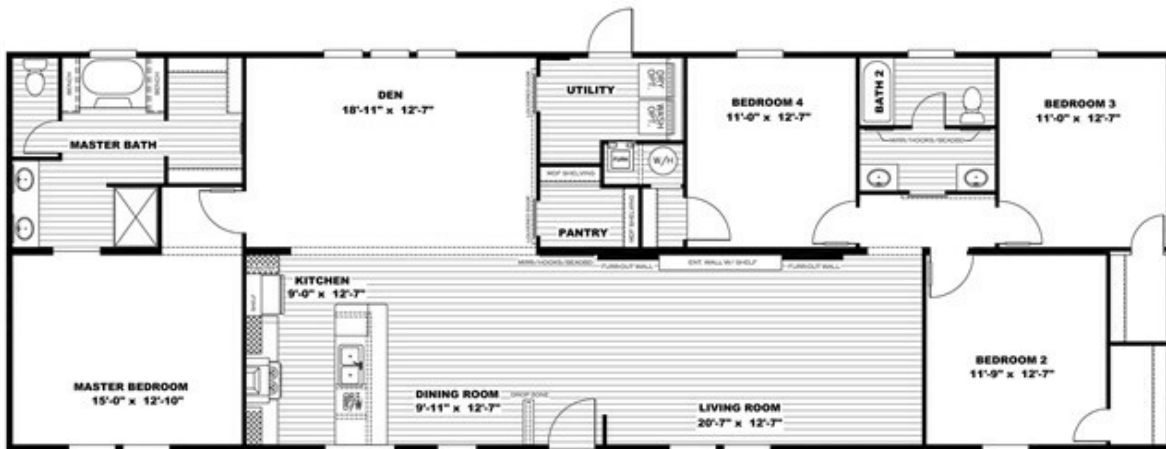

THE BREEZE II

THE BREEZE II

Model number: 34SSP28764AH18

3 beds • 2 baths • 2128 sq.ft. • 28' width • 76' depth

Our home building facilities invest in continuous product and process improvements. Plans, dimensions, features, materials, specifications and availability are subject to change without notice or obligation. Renderings and floor plans are representative likenesses of our homes and may differ from the actual homes. We invite you to tour a Home Center near you and inspect the highest value in quality housing available or call (540) 674-1509 to speak with a Home Consultant. Copyright 2017, CMH. All rights reserved.