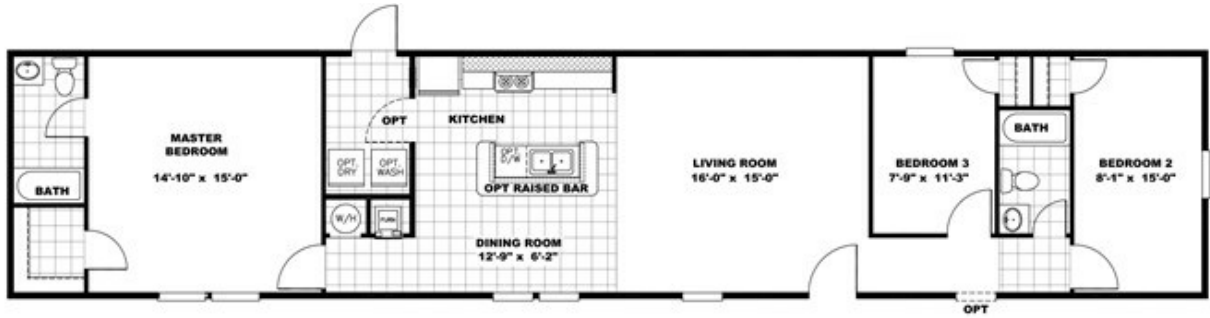

# VISION EXTREME 16763B

# VISION EXTREME 16763B

Model number: 22VRX16763BH17

3 beds • 2 baths • 1216 sq.ft. • 16' width • 76' depth

Our home building facilities invest in continuous product and process improvements. Plans, dimensions, features, materials, specifications and availability are subject to change without notice or obligation. Renderings and floor plans are representative likenesses of our homes and may differ from the actual homes. We invite you to tour a