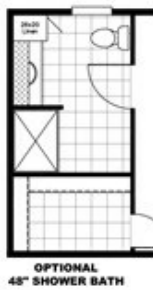

# VISION EXTREME 16763B

# VISION EXTREME 16763B

Model number: 22VRX16763BH17

3 beds • 2 baths • 1216 sq.ft. • 16' width • 76' depth

Our home building facilities invest in continuous product and process improvements. Plans, dimensions, features, materials, specifications and availability are subject to change without notice or obligation. Renderings and floor plans are representative likenesses of our homes and may differ from the actual homes. We invite you to tour a