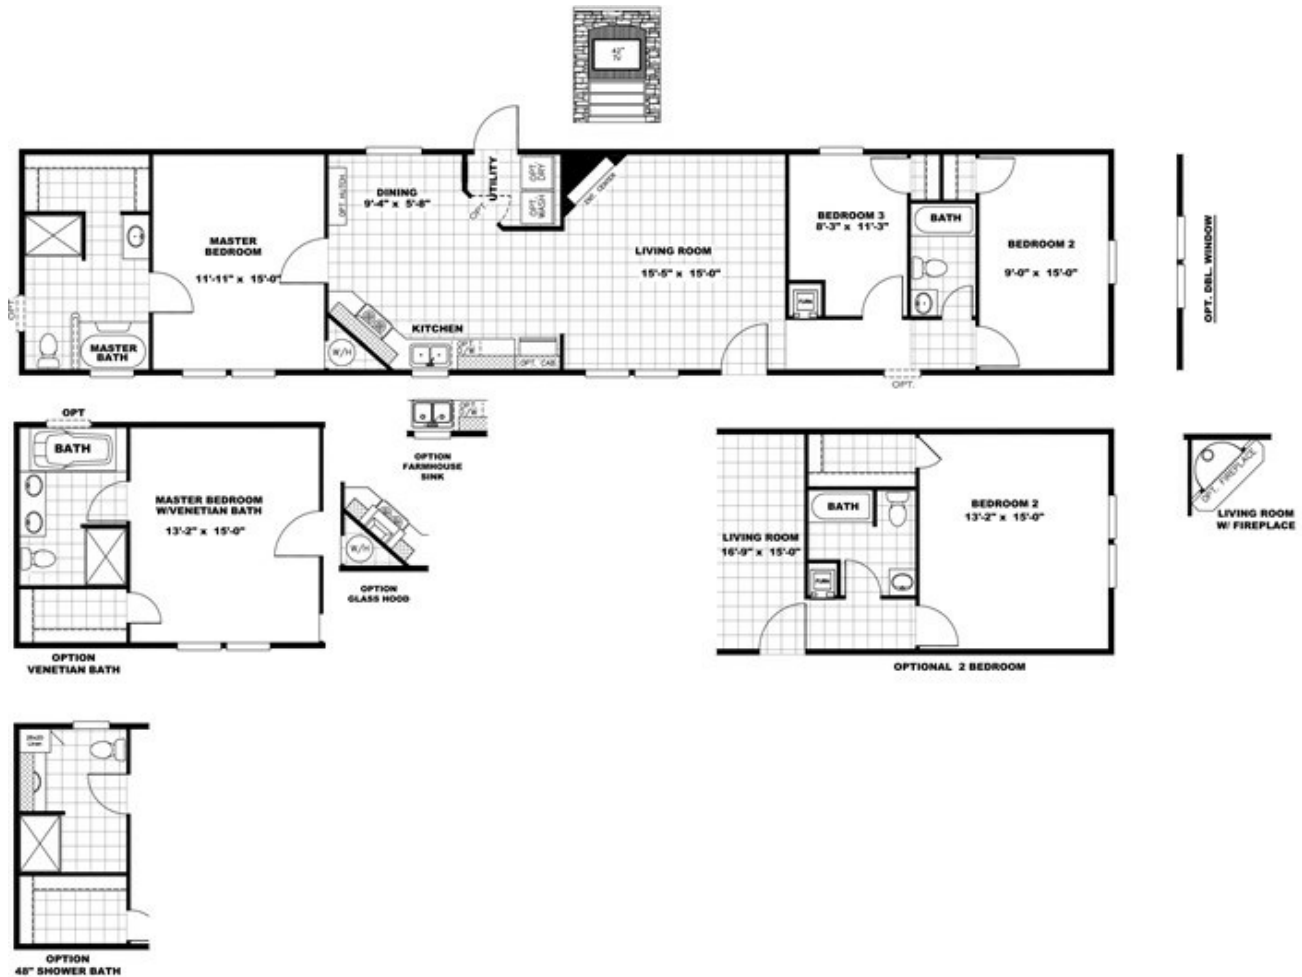

THE ENTERTAINER

THE ENTERTAINER

Model number: 22FAC16763AH18

3 beds • 2 baths • 1216 sq.ft. • 16' width • 76' depth

Our home building facilities invest in continuous product and process improvements. Plans, dimensions, features, materials, specifications and availability are subject to change without notice or obligation. Renderings and floor plans are representative likenesses of our homes and may differ from the actual homes. We invite you to tour a Home Center near you and inspect the highest value in quality housing available or call (540) 674-1509 to speak with a Home Consultant. Copyright 2017,