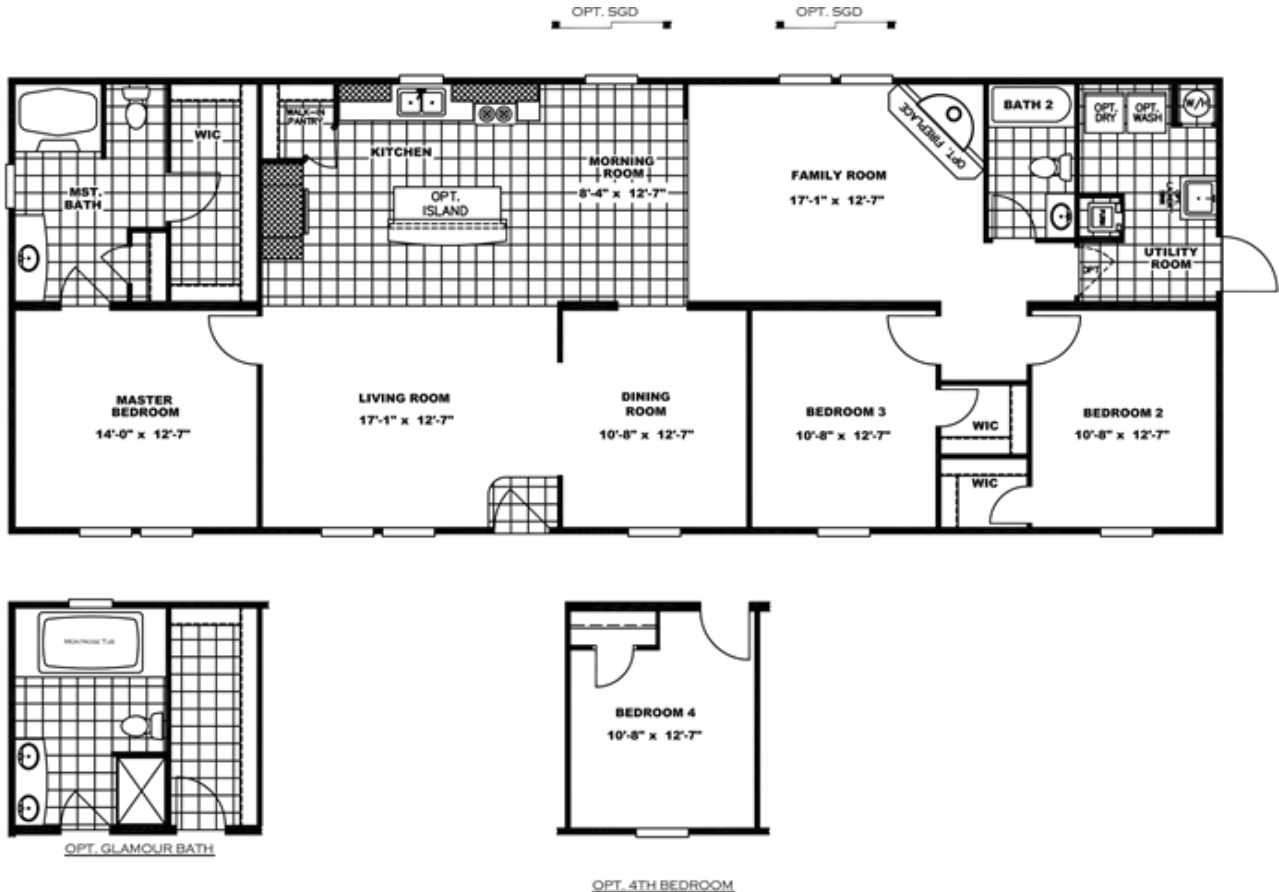

AVD28703A Model number: 25AVD28703AH

3 beds • 2 baths • 1960 sq.ft. • 28' width • 70' depth

Our home building facilities invest in continuous product and process improvements. Plans, dimensions, features, materials, specifications and availability are subject to change without notice or obligation. Renderings and floor plans are representative likenesses of our homes and may differ from the actual homes. We invite you to tour a Home Center near you and inspect the highest value in quality housing available or call (540) 674-1509 to speak with a Home Consultant. Copyright 2017, CMH. All rights reserved.