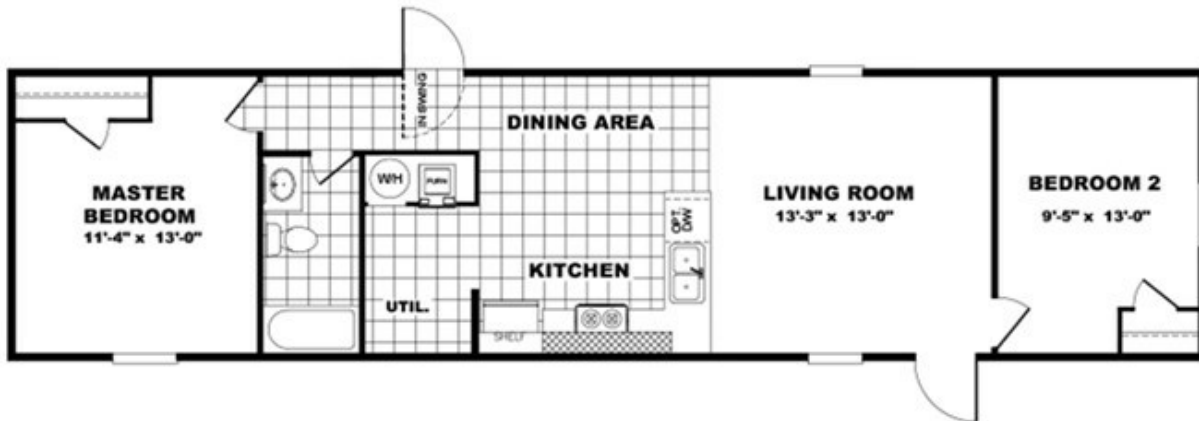

BLISS Model number: 36TRU14562AH18

2 beds • 2 baths • 784 sq.ft. • 14' width • 56' depth

Our home building facilities invest in continuous product and process improvements. Plans, dimensions, features, materials, specifications and availability are subject to change without notice or obligation. Renderings and floor plans are representative likenesses of our homes and may differ from the actual homes. We invite you to tour a Home Center near you and inspect the highest value in quality housing available or call (540) 674-1509 to speak with a Home Consultant. Copyright 2017, CMH. All rights reserved.