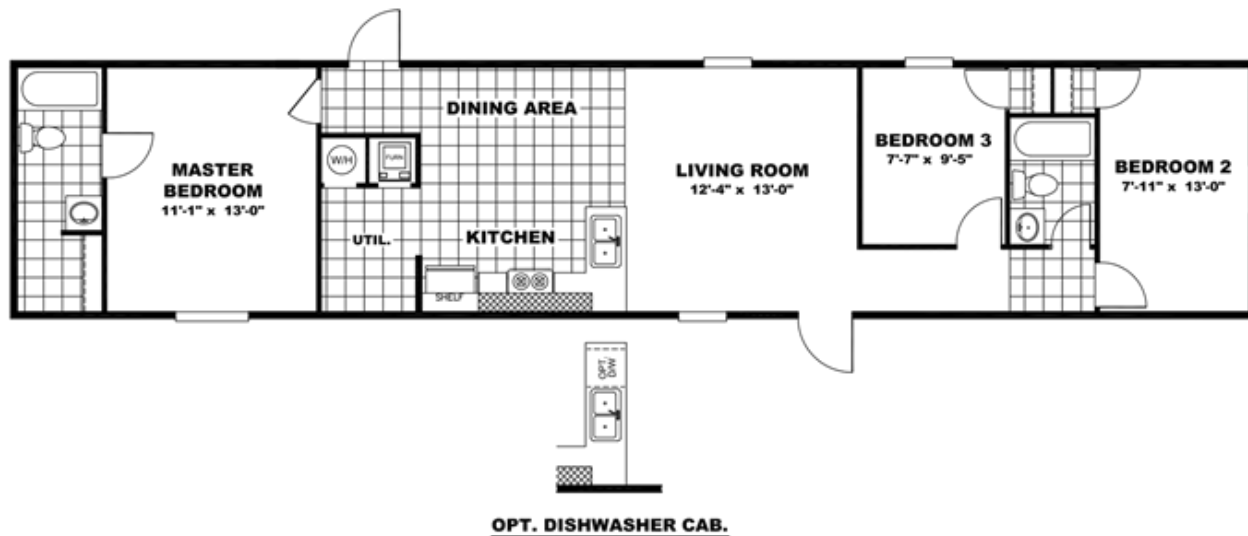

ELATION

ELATION Model number: 36TRU14663AH18

3 beds • 2 baths • 924 sq.ft. • 14' width • 66' depth

Our home building facilities invest in continuous product and process improvements. Plans, dimensions, features, materials, specifications and availability are subject to change without notice or obligation. Renderings and floor plans are representative likenesses of our homes and may differ from the actual homes. We invite you to tour a Home Center near you and inspect the highest value in quality housing available or call (540) 674-1509 to speak with a Home Consultant. Copyright 2017, CMH. All rights reserved.