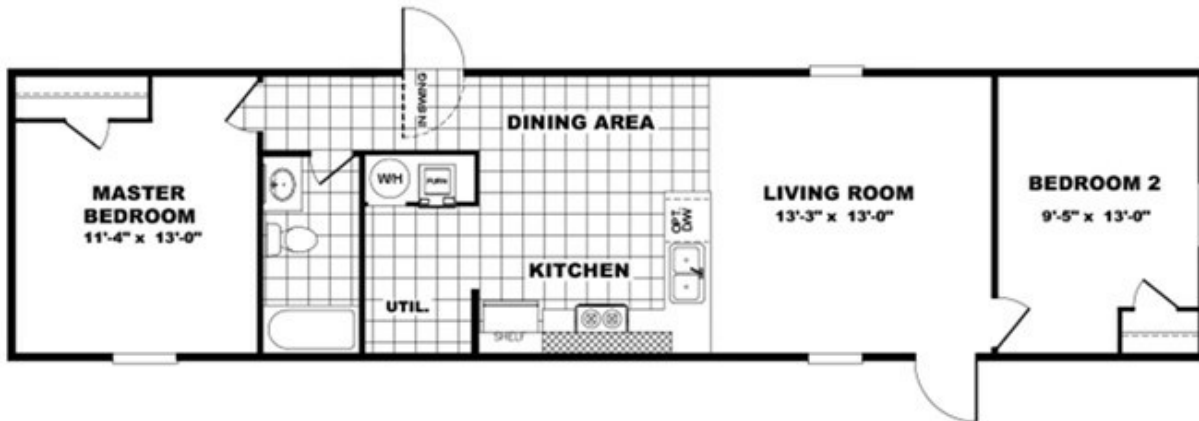

BLISS Model number: 36TRU14562AH18

3 beds • 2 baths • 784 sq.ft. • 14' width • 56' depth

Our home building facilities invest in continuous product and process improvements. Plans, dimensions, features, materials, specifications and availability are subject to change without notice or obligation. Renderings and floor plans are representative likenesses of our homes and may differ from the actual homes. We invite you to tour a Home Center near you and inspect the highest value in quality housing available or call (540) 674-1509 to speak with a Home Consultant. Copyright 2017, CMH. All rights reserved.