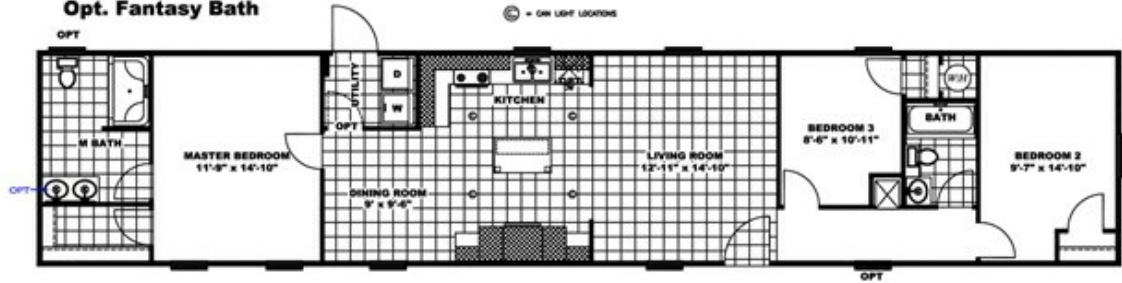

REVOLUTION 76B

REVOLUTION 76B Model number: 46REV16763BH18

3 beds • 2 baths • 1216 sq.ft. • 16' width • 76' depth

Opt. Fantasy Bath

Opt. Venetian Bath

Our home building facilities invest in continuous product and process improvements. Plans, dimensions, features, materials, specifications and availability are subject to change without notice or obligation. Renderings and floor plans are representative likenesses of our homes and may differ from the actual homes. We invite you to tour a Home Center near you and inspect the highest value in quality housing available or call (540) 674-1509 to speak with a Home Consultant. Copyright 2017, CMH. All rights reserved.