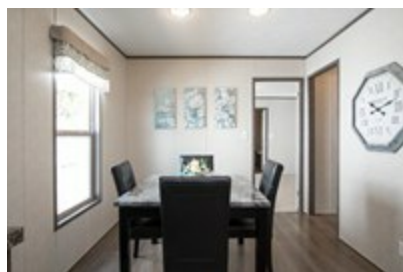

REVOLUTION 76B

REVOLUTION 76B Model number: 46REV16763BH18

3 beds • 2 baths • 1216 sq.ft. • 16' width • 76' depth

Opt. Fantasy Bath

Opt. Venetian Bath

Our home building facilities invest in continuous product and process improvements. Plans, dimensions, features, materials, specifications and availability are subject to change without notice or obligation. Renderings and floor plans are representative likenesses of our homes and may differ from the actual homes. We invite you to tour a Home Center near you and inspect the highest value in quality housing available or call (540) 674-1509 to speak with a Home Consultant. Copyright 2017, CMH. All rights reserved.