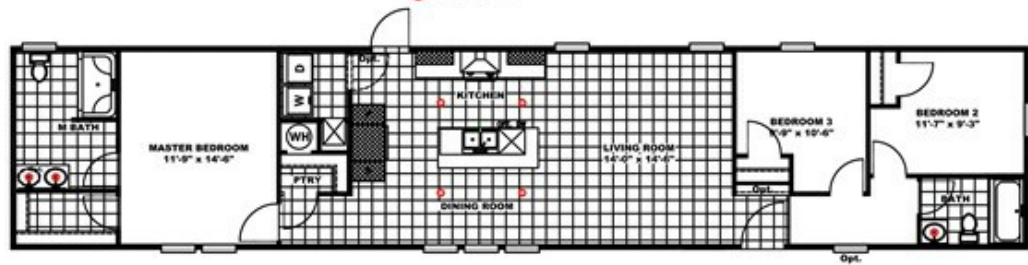

REVOLUTION 76A

REVOLUTION 76A Model number: 46REV16763AH18

3 beds • 2 baths • 1216 sq.ft. • 16' width • 76' depth

OPT/FANTASY BATH

OPT/KITCHEN BEAMS
= ON LEFT LOOKING

OPT/2BED

Opt. Venetian Bath

Our home building facilities invest in continuous product and process improvements. Plans, dimensions, features, materials, specifications and availability are subject to change without notice or obligation. Renderings and floor plans are representative likenesses of our homes and may differ from the actual homes. We invite you to tour a Home Center near you and inspect the highest value in quality housing available or call (540) 674-1509 to speak with a Home Consultant. Copyright 2017, CMH. All rights reserved.